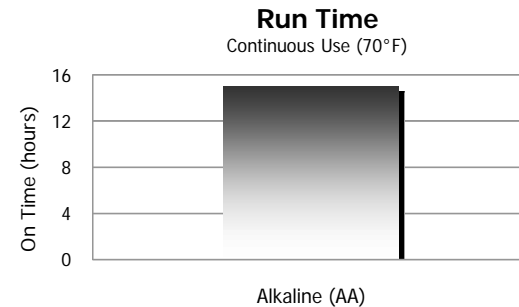

Performance:

Important Notice

This datasheet contains information specific to products manufactured at the time of its publication

Contents herein do not constitute a warranty
©Energizer / All Rights Reserved